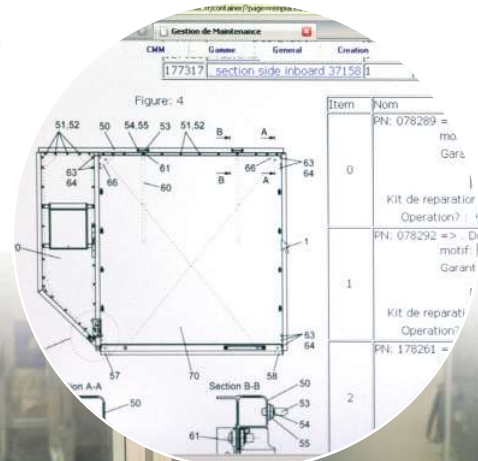

INTERACTIVE MAINTENANCE SOFTWARE "MAGE"

Different locations, Different organisations,
Different rights, Secured access, high QoS

With the **Interactive Maintenance Software "MAGE"** deployment and a set of **CMM maintenance engineering services**, we set-up a cooperation to improve the maintenance operations traceability, reduce operators errors, eliminate paper with the electronic CMM, give you a tool to reduce the Inventory Turn Over and measure the ROE (Return Of Experience) on your container fleet.