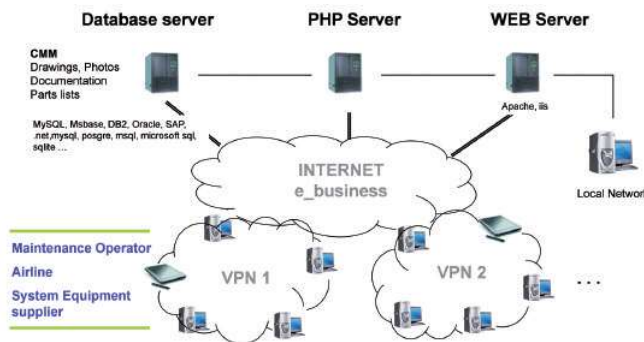

INTERACTIVE MAINTENANCE SOFTWARE "MAGE"

Different locations, Different organisations,
Different rights, Secured access, high QoS

With the **Interactive Maintenance Software "MAGE"** deployment and a set of **CMM maintenance engineering services**, we set-up a cooperation to improve the maintenance operations traceability, reduce operators errors, eliminate paper with the electronic CMM, give you a tool to reduce the Inventory Turn Over and measure the ROE (Return Of Experience) on your container fleet.